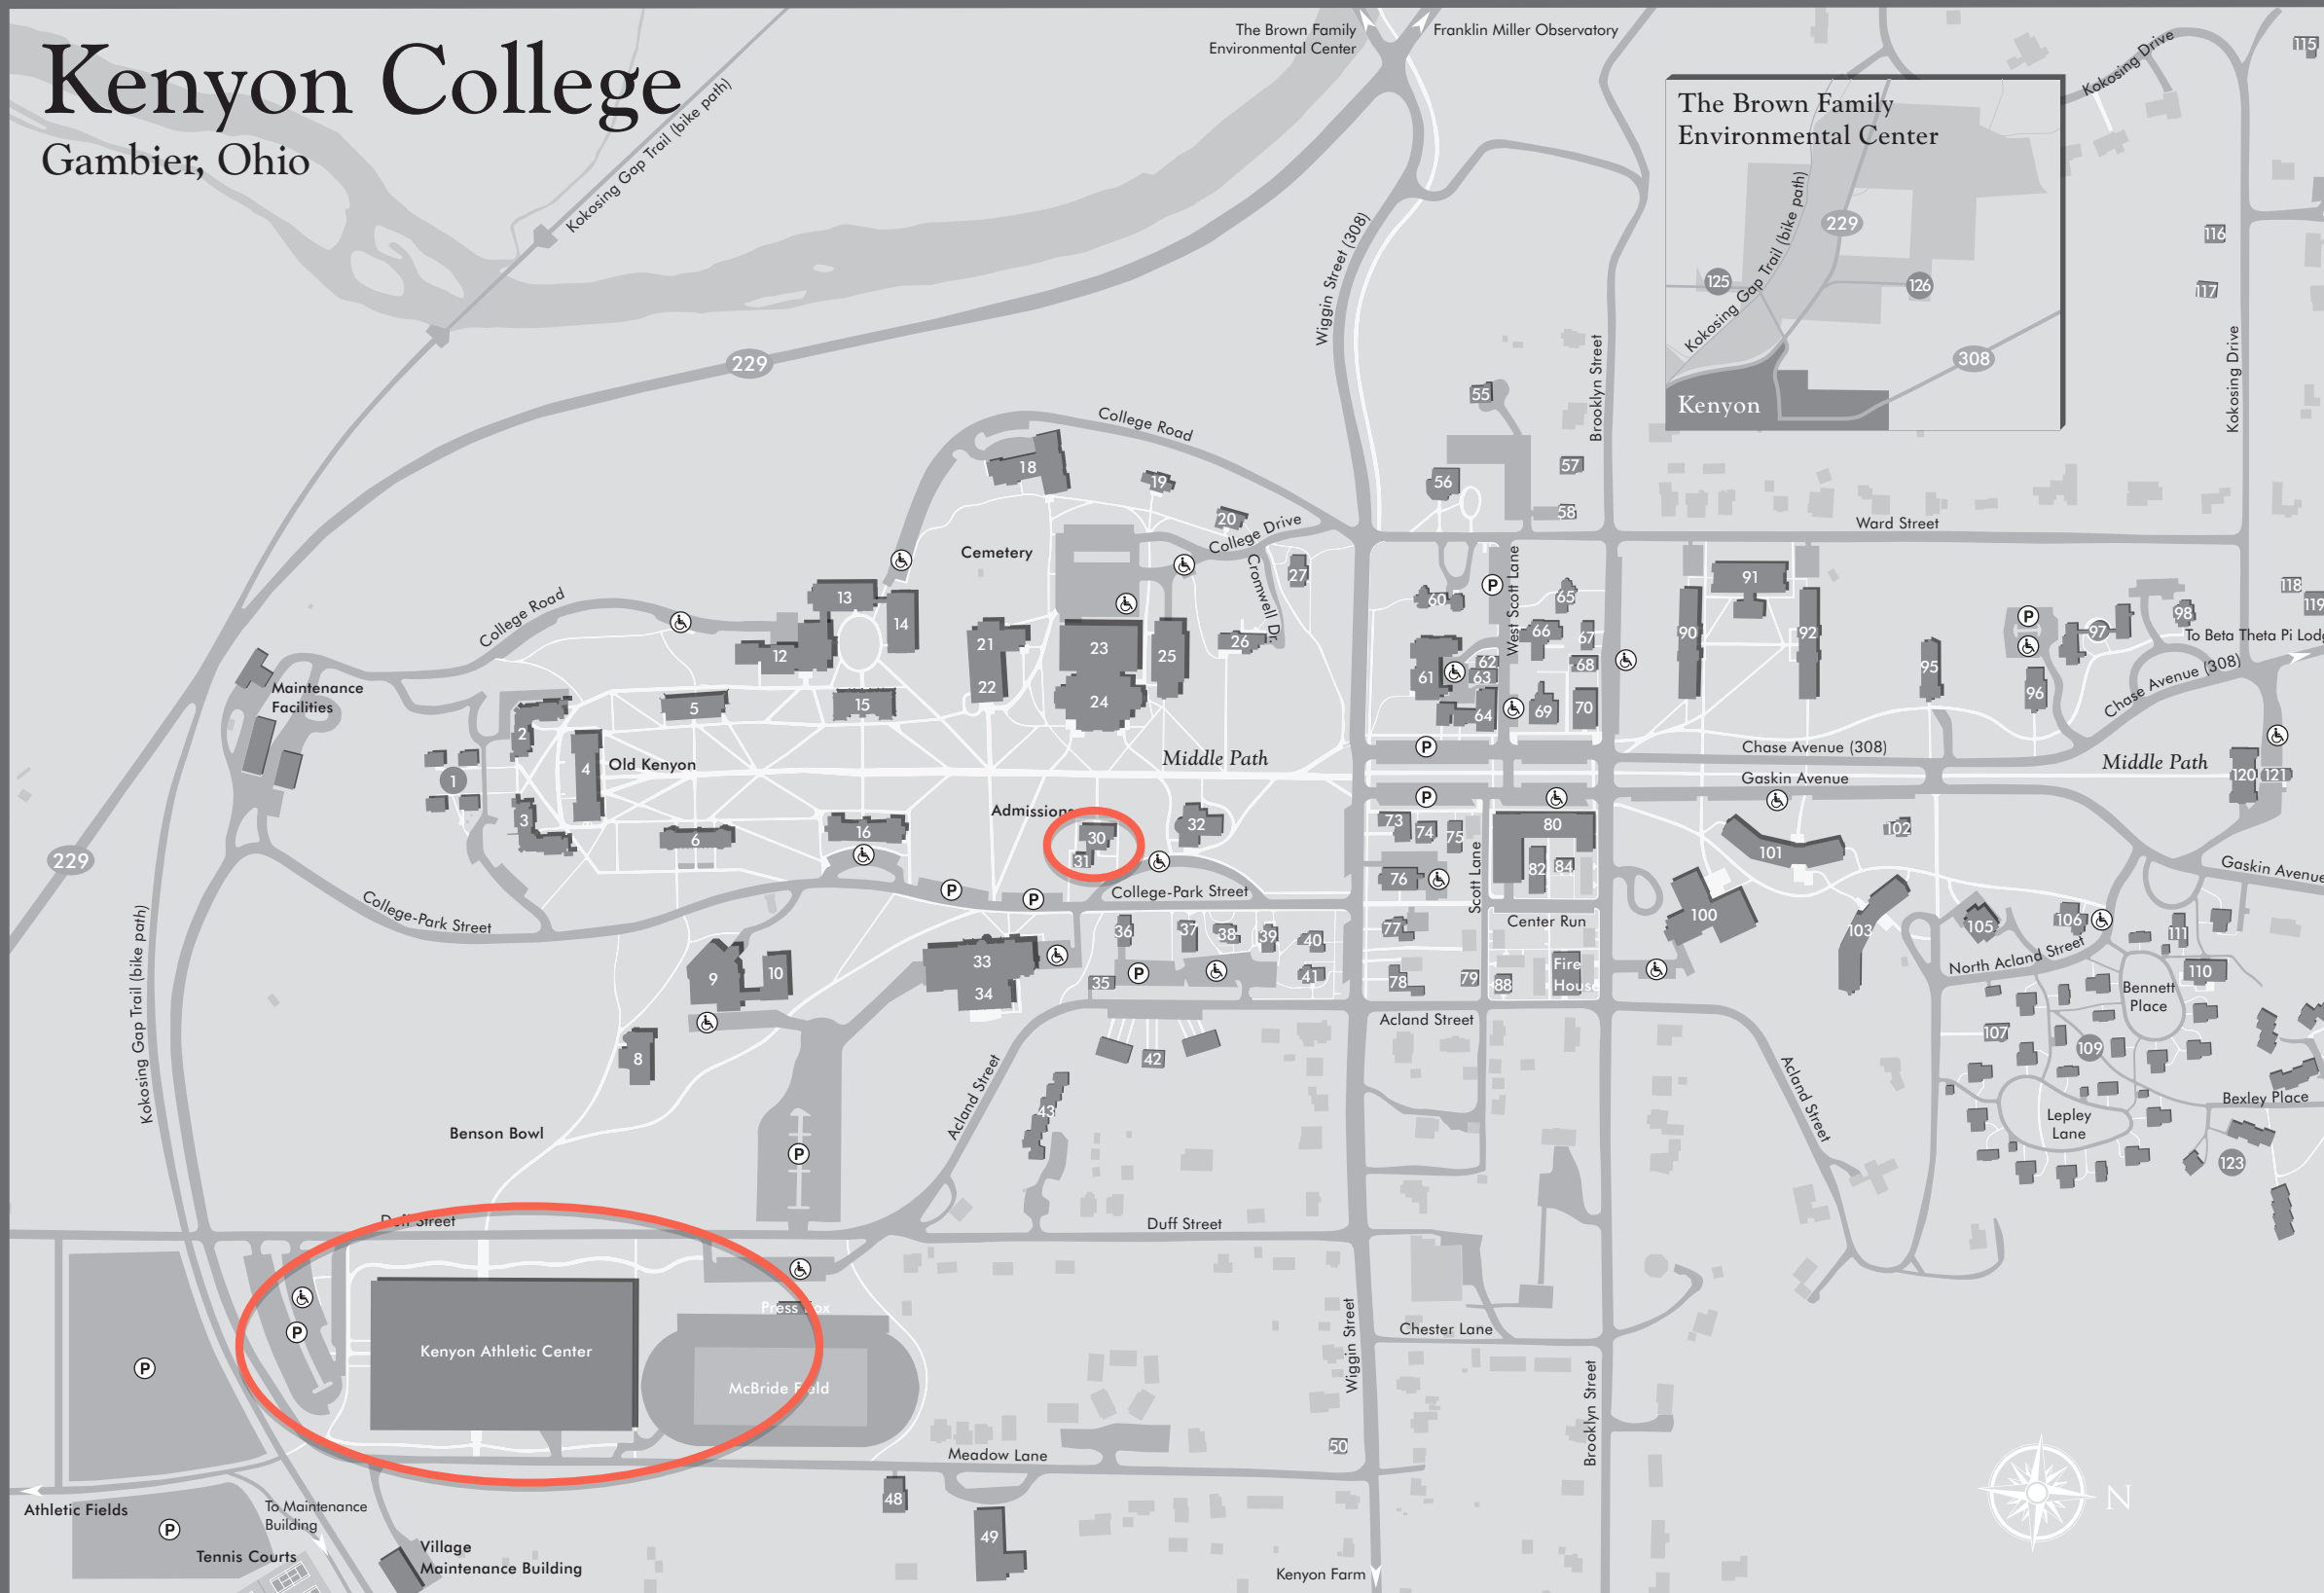

Kenyon College

Gambier, Ohio

Directory - Alphabetical

- Acland House, 41
- Acland Street Apartments, 42
- Admissions (Ransom Hall), 30
- Allen House, 107
- Alpha Delta Phi, 118
- Ascension Hall, 16
- Bailey House, 20
- Bexley Hall, 120
- Black Box Theater, 70
- Bolton Dance Studio, 8
- Bolton Theater, 9
- Bookstore, 80
- Brown Family Environmental Center, 125
- Bushnell Hall, 3
- Business Services, 66
- Campus Auto & Fuel, 68
- Campus Safety, 63
- Caples Residence, 105
- Career Development, 100
- Chalmers Library, 23
- Church of The Holy Spirit, 32
- Colburn Hall, 121
- College Relations Center, 64
- Craft Center, 111
- Cromwell Cottage, 26
- Crozier Center, 77
- Davis House, 58
- Dean of Students, 100
- Delta Kappa Epsilon, 116
- Delta Tau Delta, 117
- Dempsey Hall, 34
- Eaton Center, 97
- Edelstein House (Financial Aid), 36
- Edwards House, 74
- Farr Hall, 80
- Financial Aid (Edelstein House), 36
- Finn House (Cheever Room), 60
- Fischman Wing (and Higley Hall), 12
- Franklin Miller Observatory, 126
- Gambier Childcare Center, 48
- Gambier Community Center, 49
- Gambier Deli, 80
- Gambier Grill and Apartments, 82
- Gambier House, 78
- Ganter Price Hall, 119
- Gund Commons, 100
- Gund Hall, 91
- Gund Gallery, 25
- Hanna Hall, 5
- Hayes Hall, 14
- Head Quarters, 79
- Health and Counseling Center, 106 (Future Site, 66)
- Higley Hall (and Fischman Wing), 12
- Hill Theater (Shaffer Speech Building), 10
- Hillel House, 67
- Hoehn-Saric House, 96
- Horn Gallery, 35
- Horvitz Hall, 18
- Horwitz House, 38
- Housing, 100
- Kenyon Inn, 61
- Leonard Hall, 6
- Lentz House, 27
- Lewis Hall, 90
- Manning Hall, 2
- Mather Residence, 103
- Mayer Center, 110
- McBride Residence, 101
- Morgan Apartments, 43
- New Apartments, 123
- North Campus Residences, 109
- Norton Hall, 92
- O'Connor House, 39
- Observatory, 126
- Old Kenyon, 4
- Olin Library, 24
- Palme House, 56
- Parish House, 57
- Peirce Hall, 33
- Peoples Bank, 76
- Phi Kappa Sigma, 50
- Post Office, 69
- Psi Upsilon, 115
- Ralston House, 55
- Ransom Hall (Admissions), 30
- Registrar, Academic Advising, 74
- Rosse Hall, 22
- Samuel Mather Hall, 15
- Seitz House, 40
- Shaffer Speech Building (Hill Theater), 10
- Snowden Multicultural Center, 98
- Stephens Hall, 31
- Storer Hall (Brandi Recital Hall), 21
- Student Activities Office, 84
- Sunset Cottage, 19
- Taft Cottages, 1
- Timberlake House, 37
- Tomsich Hall, 13
- Treleaven House, 65
- Village Inn, 75
- Village Market, 80
- Watson Hall, 95
- Weather Vane, 62
- Weaver Cottage, 102
- Wiggin Street Coffee, 73
- Wilson Apartments, 88